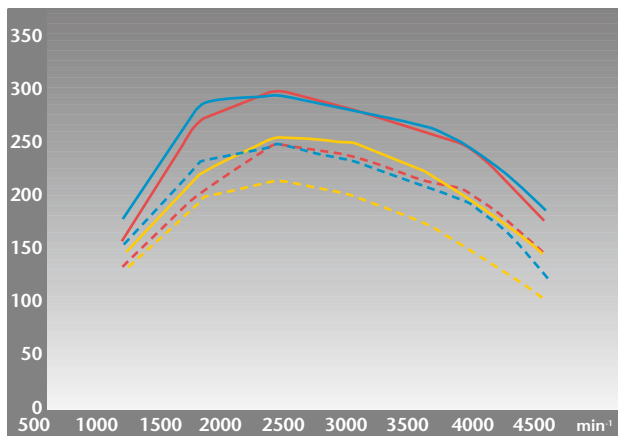

PASSENGER CARS

Torque/Nm