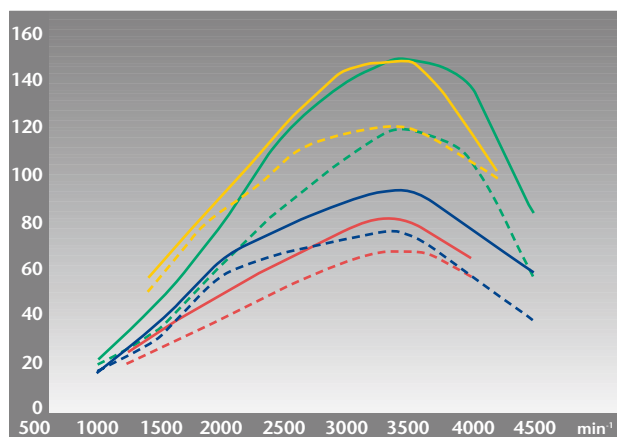

Power/kW

- - - Landcruiser – standard 163 PS
- Landcruiser – TTE 204 PS
- - - Landcruiser – standard 166 PS
- Landcruiser – TTE 204 PS

- - - Hilux/Hiace – standard 88 PS
- Hilux/Hiace – TTE 106 PS
- - - Hilux/Hiace – standard 102 PS
- Hilux/Hiace – TTE 128 PS

3-years warranty on all TTE parts in accordance with Toyota warranty standards.
For detailed technical requirements please refer to the TÜV reports on our web site www.tte.de.

TOYOTA MOTORSPORT GmbH

Toyota Allee 7 · D-50858 Köln · Phone +49 (0)2234-18230 · Fax +49 (0)2234-1823-32 · www.tte.de