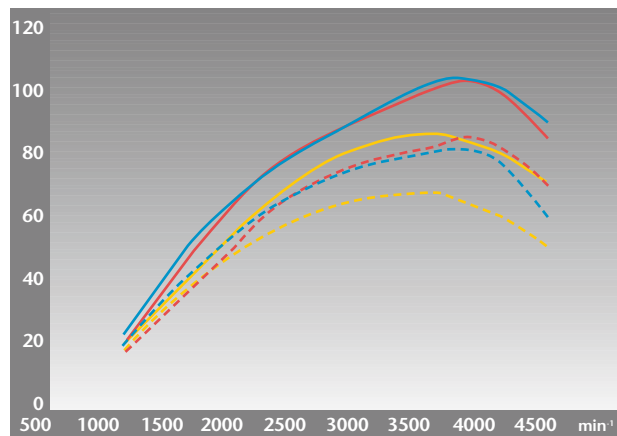

Power/kW

- - - Avensis Verso/Previa/RAV 4 – standard 116 PS
- Avensis Verso/Previa/RAV 4 – TTE 140 PS
- - - Avensis Sedan, Liftback, Wagon/Corolla Compact – standard 110 PS
- Avensis Sedan, Liftback, Wagon/Corolla Compact – TTE 140 PS

- - - Corolla Compact, Verso – standard 90 PS
- Corolla Compact, Verso – TTE 116 PS