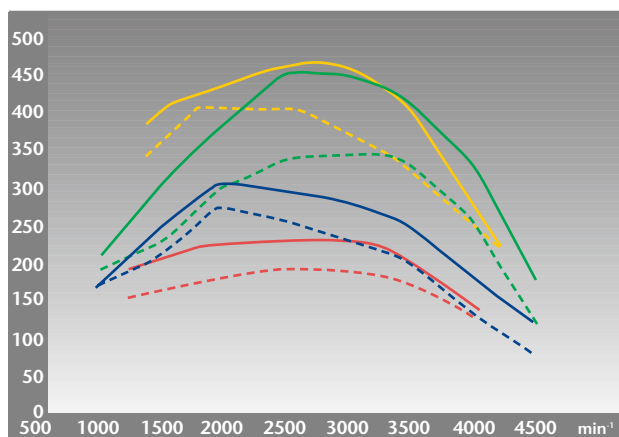

OFF ROAD & COMMERCIAL CARS

Torque/Nm